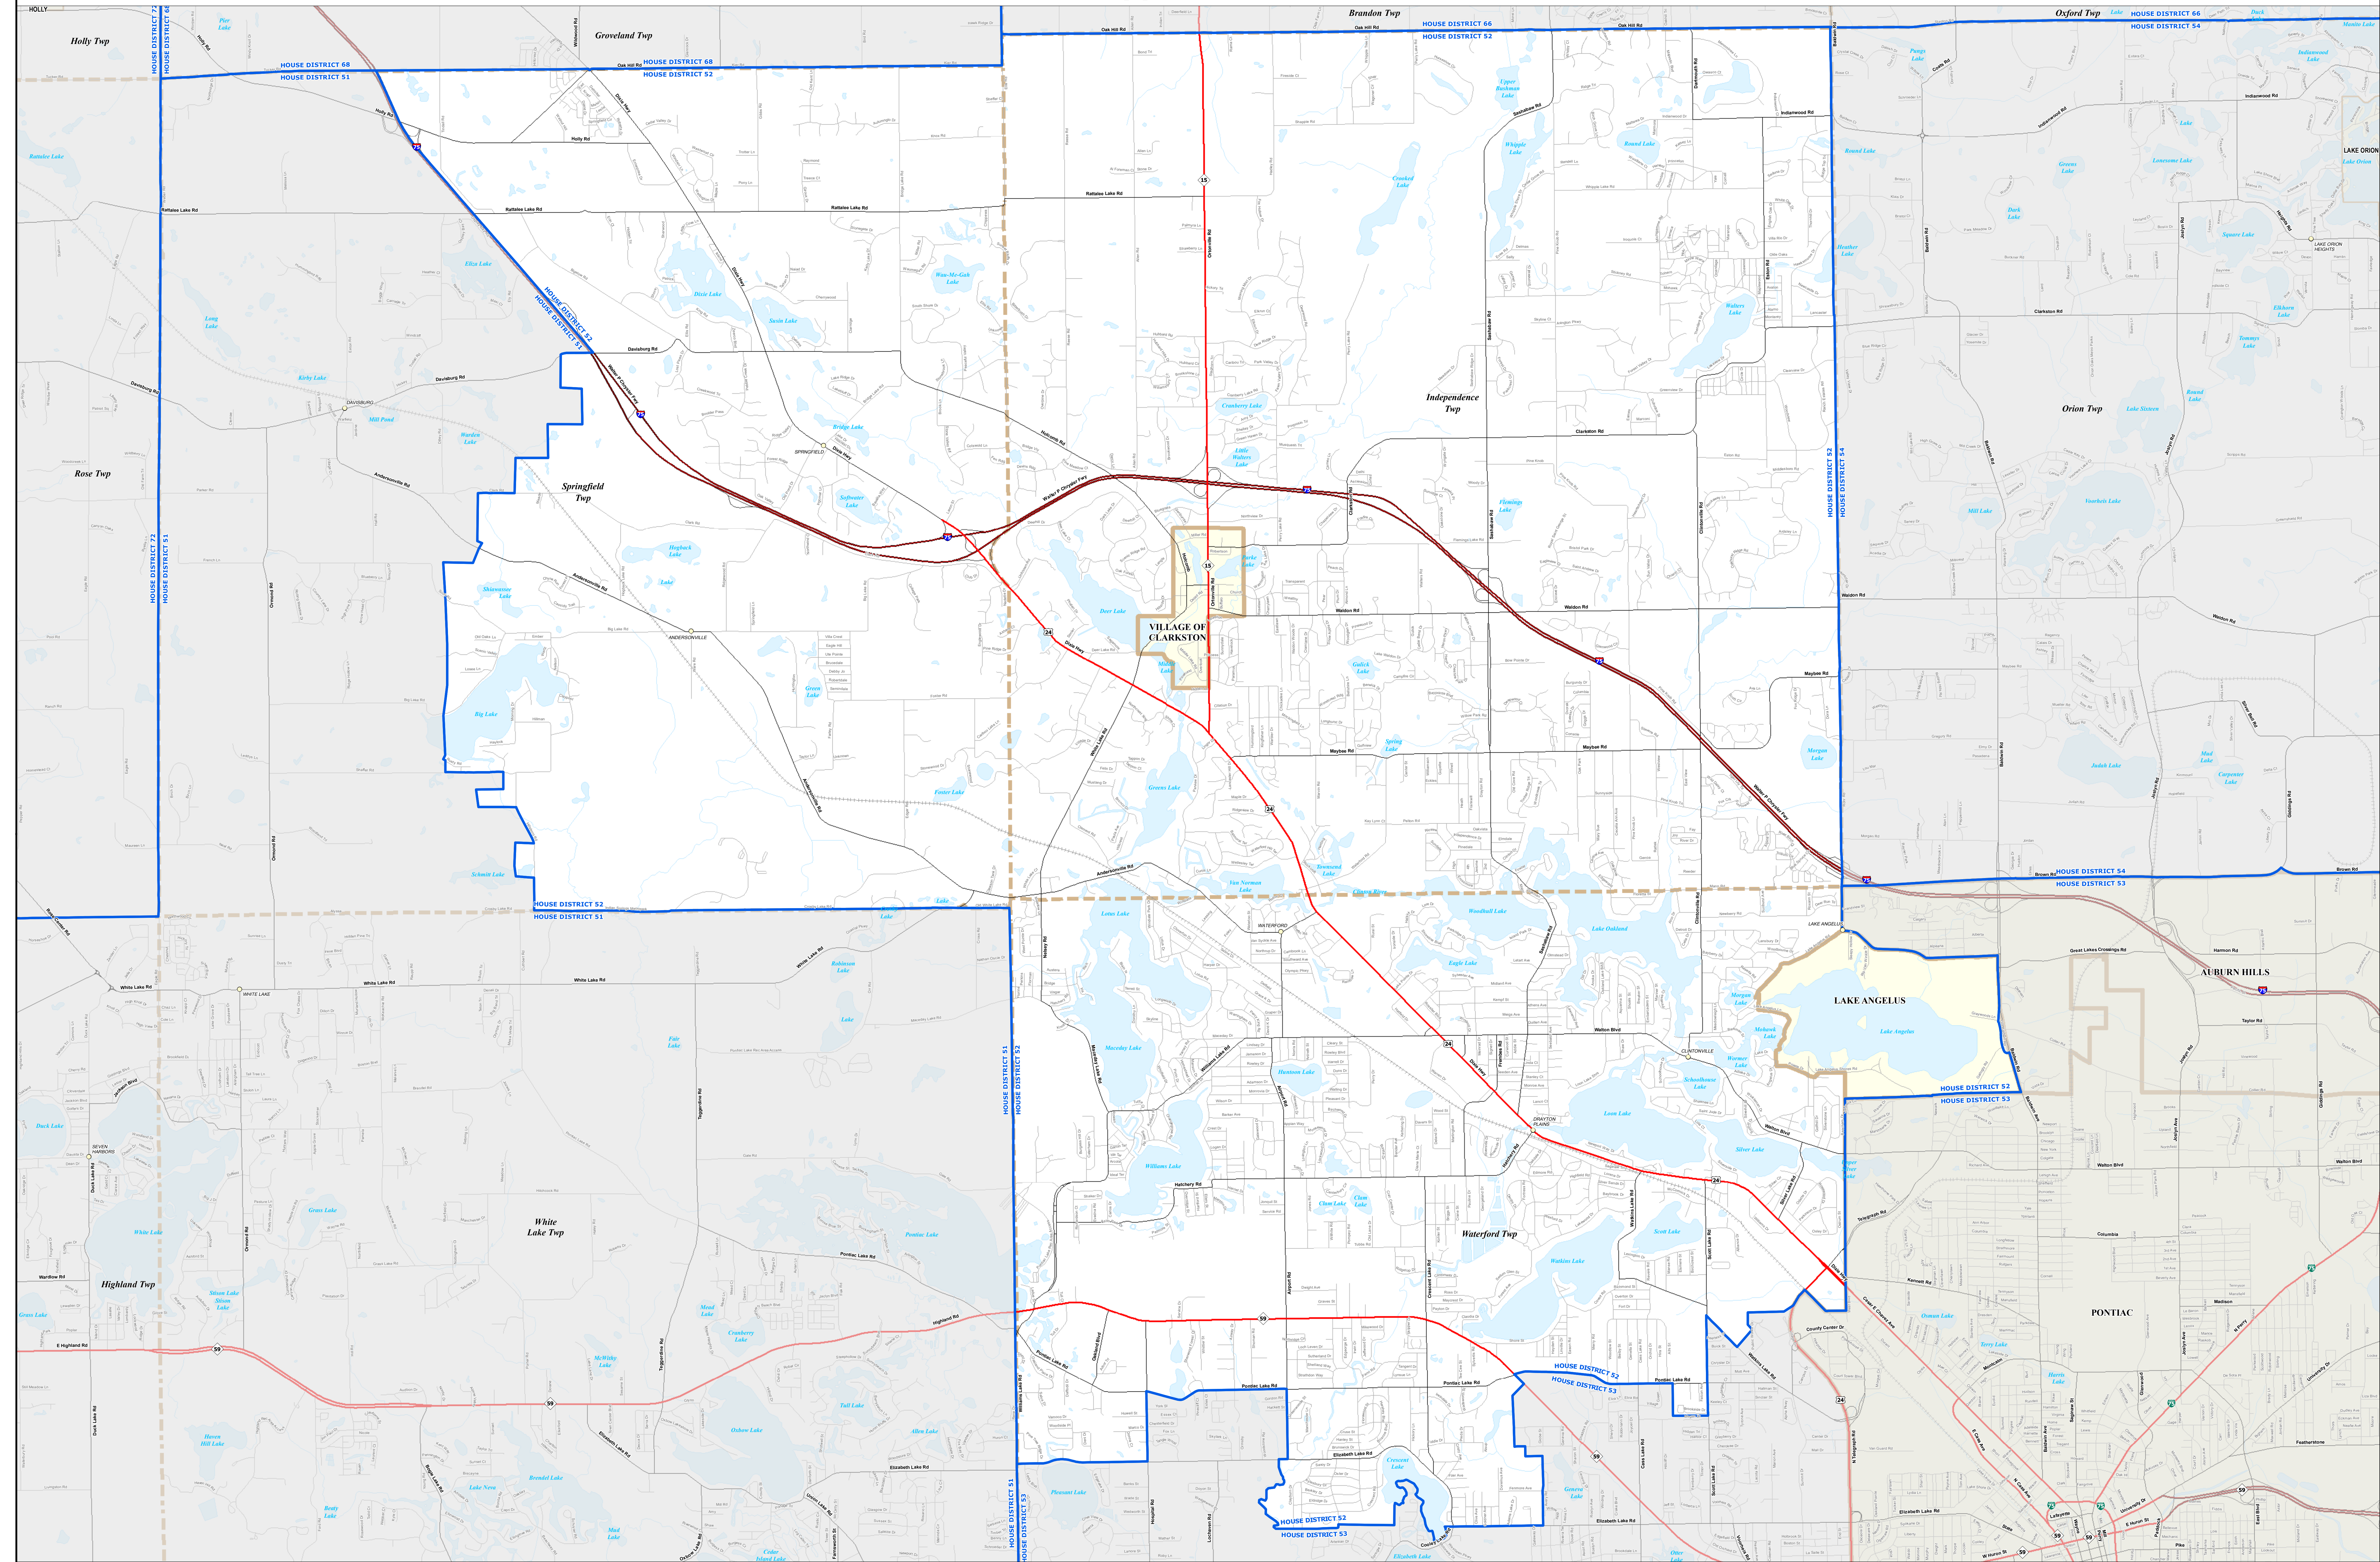

MICHIGAN STATE HOUSE DISTRICT 52

2021 Apportionment Plan

0 1 2 Miles

Legend			
	House District		Township
	City		Freeway
	Village		Highway
	Unincorporated Place		Primary Road
			Local Road
			County
			State
			Water Feature
			Railroad
			River, Stream, or Drain